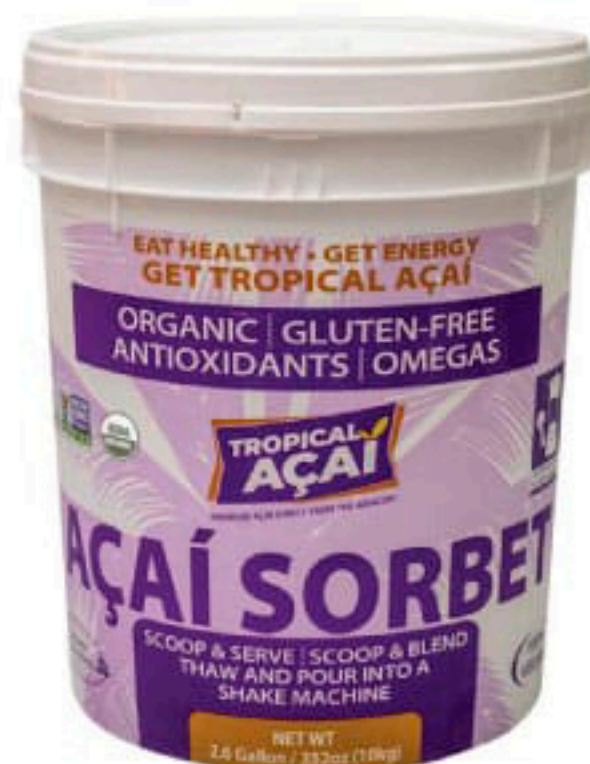

**TROPICAL  
AÇAÍ**

**Peddler's Son™**

**Peddler's Son™**

**Item #Z836500 Organic  
Authentic Mix Packs**

60 / 3.5 oz. packs per case

## ACAI BLENDER CUBES

Blender friendly cubes make smoothie blending a breeze and will help extend blender blade life. Cubes ship and store frozen until ready to blend.

**Peddler's Son™**

**Item #Z836499  
Organic Acai Pure  
Cubes (no sugar added)  
8kg case**

## ORGANIC AÇAÍ SORBET **Scoop & Serve | Scoop & Blend | Shake Machine**

Our premium Organic Açaí Sorbet is made with only five organic ingredients! We give you authentic Brazilian style sorbet. Our sorbet can be scooped and served directly from the pail or it can be scooped and blended with other fruits and served or finally can be thawed and poured into a shake machine or soft serve machine for high demand applications like theme parks or stadiums. Delicious, rich and creamy organic açaí sorbet perfect for ice cream scoop shops, frozen yogurt shops and smoothie bowl shops.